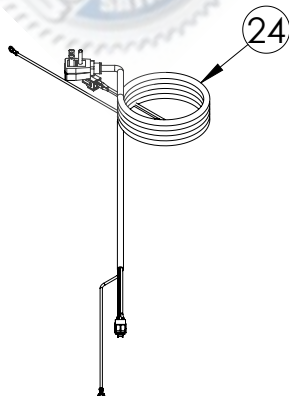

Service Parts List

guaranteedparts.com

1-855-472-4443

MLWC215-SG01A		
ITEM	DESCRIPTION	MARVEL P/N
1	CONDENSER ASSEMBLY	42249375
2	MAIN CONTROL BOARD KIT	S42088705
3	GRILLE	S41015692-SS
4	LED LIGHT STRIP	S68100
5	CONTROL BOARD	S68176
6	BLACK ROCKER LIGHT SWITCH	42246922
7	THERMISTOR ASSEMBLY	S41015903-BLK
8	UI DISPLAY KIT	S68166-01
9	ACCESS COVER	S41015923
10	MECHANICAL HARNESS KIT*	S41015773
11	CONDENSER FAN MOTOR	42248161
12	CONDENSER FAN BLADE	42248160
13	COMPRESSOR	S41015395
14	COMPRESSOR ELECTRICALS	S41015921
15	EVAPORATOR ASSEMBLY	42249373
16	DOOR ASSEMBLY	S42038746
17	EVAP FAN	42249149
18	DOOR GASKET	S31580-052
19	DOOR STOP	S41015708-BLK
20	STRIKER PLATE	S41015709-BLK
21	HINGE PKG	S52411635-CHR
22	4-BOTTLE WINE RACK	S42138841-NAT
23	LEG LEVELERS (4)	42243808
24	POWER CORD	S41050606
25	DRAIN PAN	S41013227
26	CARTON ASSEMBLY*	42249632

* NOT PICTURED