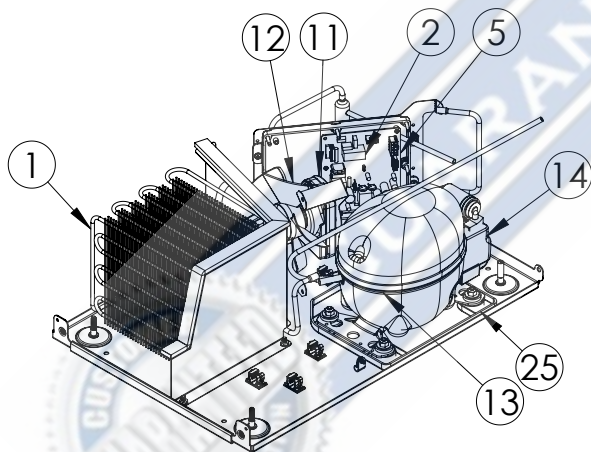

Service Parts List

guaranteedparts.com

1-855-472-4443

MLWC215-SG01A		
ITEM	DESCRIPTION	MARVEL P/N
1	CONDENSER ASSEMBLY	42249375
2	MAIN CONTROL BOARD KIT	S42088705
3	GRILLE	S41015692-SS
4	LED LIGHT STRIP	S68100
5	CONTROL BOARD	S68176
6	BLACK ROCKER LIGHT SWITCH	42246922
7	THERMISTOR ASSEMBLY	S41015903-BLK
8	UI DISPLAY KIT	S68166-01
9	ACCESS COVER	S41015923
10	MECHANICAL HARNESS KIT*	S41015773
11	CONDENSER FAN MOTOR	42248161
12	CONDENSER FAN BLADE	42248160
13	COMPRESSOR	S41015395
14	COMPRESSOR ELECTRICALS	S41015921
15	EVAPORATOR ASSEMBLY	42249373
16	DOOR ASSEMBLY	S42038746
17	EVAP FAN	42249149
18	DOOR GASKET	S31580-052
19	DOOR STOP	S41015708-BLK
20	STRIKER PLATE	S41015709-BLK
21	HINGE PKG	S52411635-CHR
22	4-BOTTLE WINE RACK	S42138841-NAT
23	LEG LEVELERS (4)	42243808
24	POWER CORD	S41050606
25	DRAIN PAN	S41013227
26	CARTON ASSEMBLY*	42249632

* NOT PICTURED