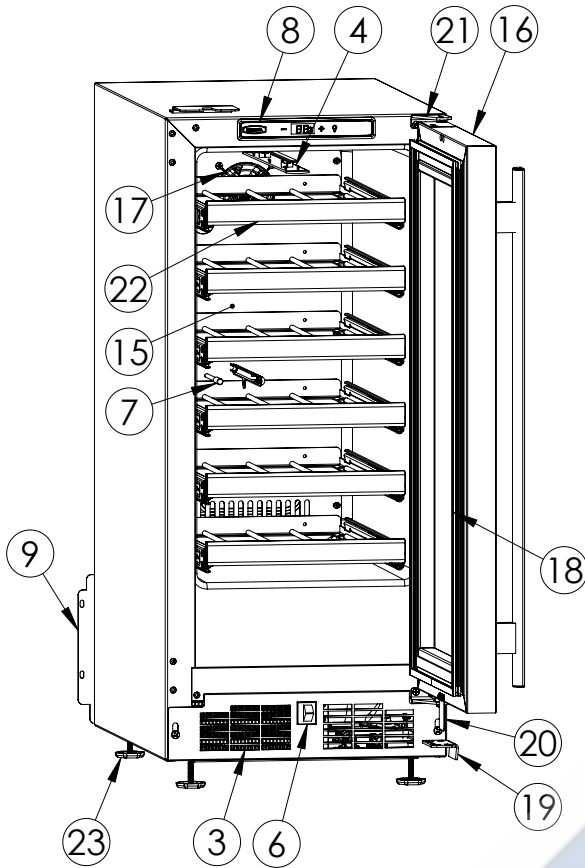

Service Parts List

guaranteedparts.com

1-855-472-4443

MLWC215-SG01A		
ITEM	DESCRIPTION	MARVEL P/N
1	CONDENSER ASSEMBLY	42249375
2	MAIN CONTROL BOARD KIT	S42088705
3	GRILLE	S41015692-SS
4	LED LIGHT STRIP	S68100
5	CONTROL BOARD	S68176
6	BLACK ROCKER LIGHT SWITCH	42246922
7	THERMISTOR ASSEMBLY	S41015903-BLK
8	UI DISPLAY KIT	S68166-01
9	ACCESS COVER	S41015923
10	MECHANICAL HARNESS KIT*	S41015773
11	CONDENSER FAN MOTOR	42248161
12	CONDENSER FAN BLADE	42248160
13	COMPRESSOR	S41015395
14	COMPRESSOR ELECTRICALS	S41015921
15	EVAPORATOR ASSEMBLY	42249373
16	DOOR ASSEMBLY	S42038746
17	EVAP FAN	42249149
18	DOOR GASKET	S31580-052
19	DOOR STOP	S41015708-BLK
20	STRIKER PLATE	S41015709-BLK
21	HINGE PKG	S52411635-CHR
22	4-BOTTLE WINE RACK	S42138841-NAT
23	LEG LEVELERS (4)	42243808
24	POWER CORD	S41050606
25	DRAIN PAN	S41013227
26	CARTON ASSEMBLY*	42249632

* NOT PICTURED